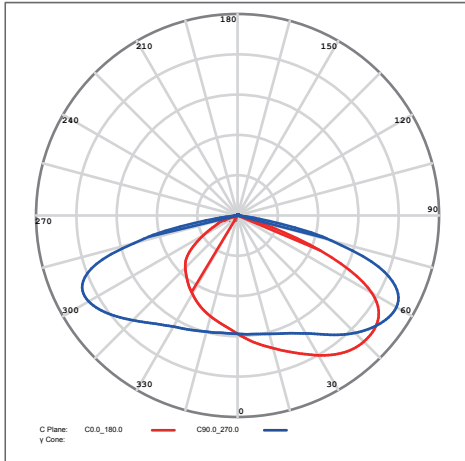

■ Photometrics

100x155 DEGREE (Type III -S)