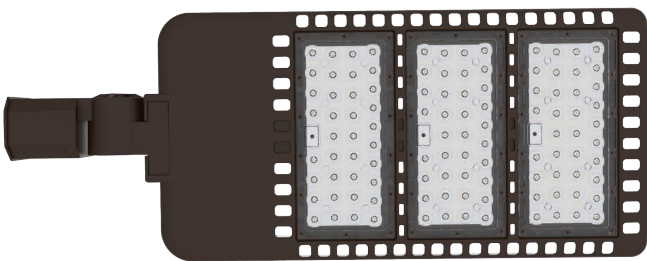

Orion™ LED Area Light

50W~300W

FEATURES

- Weather-proof One Piece Die-cast Aluminum Housing
- Top Grade UV Resistance Polycarbonate Lens
- Easy Installation & Maintenance
- IoT Smart Control Compatible
- 10-year Warranty Available Upon Request
- CE, RoHS, ETL, DLC Pending

ENVIRONMENTAL

Operating Temperature	-30 to 50°C (-22 to 122°F)
Storing Temperature	-40 to 80°C (-40 to 176°F)
Humidity	15% to 95% RH

WARRANTY

5 Years

E-LITE semicon

■ Specifications

Picture	Part#	Power	NO. of Modules	Efficacy(IES)	Total Lumen	N.W	Product Dimensions
	EO-ARORN-50	50W	1	150lm/W	7,500lm	4.5kg/9.9lbs	485x300x75mm 19.1x11.8x2.9in
	EO-ARORN-100	100W	1	145lm/W	14,500lm	4.5kg/9.9lbs	485x300x75mm 19.1x11.8x2.9in
	EO-ARORN-150	150W	1	130lm/W	19,500lm	4.5kg/9.9lbs	485x300x75mm 19.1x11.8x2.9in
	EO-ARORN-200	200W	2	145lm/W	29,000lm	5.9kg/13.0lbs	620x300x75mm 24.4x11.8x2.9in
	EO-ARORN-240	240W	3	150lm/W	36,000lm	8.4kg/18.5lbs	790x300x75mm 31.1x11.8x2.9in
	EO-ARORN-300	300W	3	145lm/W	43,500lm	8.4kg/18.5lbs	790x300x75mm 31.1x11.8x2.9in

■ Photometrics

100x155 DEGREE (Type III -S)

130 DEGREE (Type V -S)

■ **Mounting Options & Accessories**

Image	Product Code	Product Description
	SP-SA	Side Arm
	SP-SAA	Adapter(for Side Arm+Round pole)
	SP-SF	Slip Fitter
	SP-TR	Trunnion