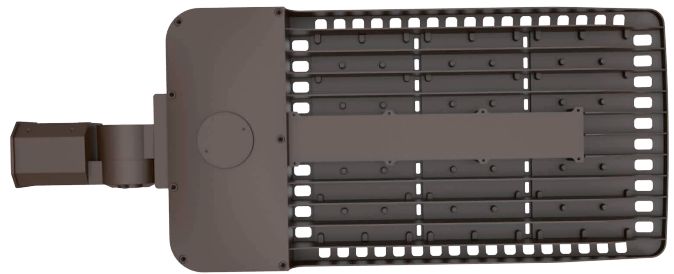

Orion™ LED Area Light

50W~300W

FEATURES

- Weather-proof One Piece Die-cast Aluminum Housing
- Top Grade UV Resistance Polycarbonate Lens
- Easy Installation & Maintenance
- IoT Smart Control Compatible
- 10-year Warranty Available Upon Request
- CE, RoHS, ETL, DLC Pending

ENVIRONMENTAL

Operating Temperature	-30 to 50°C (-22 to 122°F)
Storing Temperature	-40 to 80°C (-40 to 176°F)
Humidity	15% to 95% RH

WARRANTY

5 Years

E-LITE semicon

■ Specifications

Picture	Part#	Power	NO. of Modules	Efficacy(IES)	Total Lumen	N.W	Product Dimensions
	EO-ARORN-50	50W	1	150lm/W	7,500lm	4.5kg/9.9lbs	485x300x75mm 19.1x11.8x2.9in
	EO-ARORN-100	100W	1	145lm/W	14,500lm	4.5kg/9.9lbs	485x300x75mm 19.1x11.8x2.9in
	EO-ARORN-150	150W	1	130lm/W	19,500lm	4.5kg/9.9lbs	485x300x75mm 19.1x11.8x2.9in
	EO-ARORN-200	200W	2	145lm/W	29,000lm	5.9kg/13.0lbs	620x300x75mm 24.4x11.8x2.9in
	EO-ARORN-240	240W	3	150lm/W	36,000lm	8.4kg/18.5lbs	790x300x75mm 31.1x11.8x2.9in
	EO-ARORN-300	300W	3	145lm/W	43,500lm	8.4kg/18.5lbs	790x300x75mm 31.1x11.8x2.9in

■ Photometrics

100x155 DEGREE (Type III -S)

130 DEGREE (Type V -S)

■ **Mounting Options & Accessories**

Image	Product Code	Product Description
	SP-SA	Side Arm
	SP-SAA	Adapter(for Side Arm+Round pole)
	SP-SF	Slip Fitter
	SP-TR	Trunnion