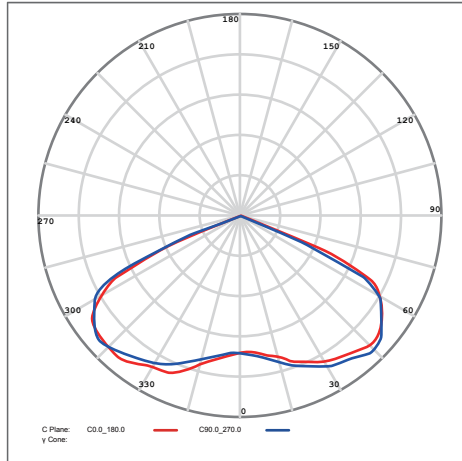

ENVIRONMENTAL

Operating Temperature	-30 to 50°C (-22 to 122°F)
Storing Temperature	-40 to 80°C (-40 to 176°F)
Humidity	15% to 95% RH

WARRANTY

5 Years

E-LITE semicon

■ Specifications

Picture	Part#	Power	NO. of Modules	Efficacy(IES)	Total Lumen	N.W	Product Dimensions
	EO-ARORN-50	50W	1	150lm/W	7,500lm	4.5kg/9.9lbs	485x300x75mm 19.1x11.8x2.9in
	EO-ARORN-100	100W	1	145lm/W	14,500lm	4.5kg/9.9lbs	485x300x75mm 19.1x11.8x2.9in
	EO-ARORN-150	150W	1	130lm/W	19,500lm	4.5kg/9.9lbs	485x300x75mm 19.1x11.8x2.9in
	EO-ARORN-200	200W	2	145lm/W	29,000lm	5.9kg/13.0lbs	620x300x75mm 24.4x11.8x2.9in
	EO-ARORN-240	240W	3	150lm/W	36,000lm	8.4kg/18.5lbs	790x300x75mm 31.1x11.8x2.9in
	EO-ARORN-300	300W	3	145lm/W	43,500lm	8.4kg/18.5lbs	790x300x75mm 31.1x11.8x2.9in

■ Photometrics

100x155 DEGREE (Type III -S)

130 DEGREE (Type V -S)

■ **Mounting Options & Accessories**

Image	Product Code	Product Description
	SP-SA	Side Arm
	SP-SAA	Adapter(for Side Arm+Round pole)
	SP-SF	Slip Fitter
	SP-TR	Trunnion