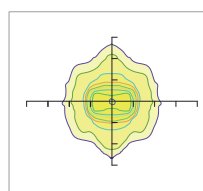

## ■ Photometrics

### Rectangular Light Spot

70 x 135°

0.0~180.0  
90.0~270.0

75 x 145°

0.0~180.0  
90.0~270.0

60 x 150°

0.0~180.0  
90.0~270.0

73 x 133°

0.0~180.0  
90.0~270.0

30x100°

0.0~180.0  
90.0~270.0

60 x 100°

0.0~180.0  
90.0~270.0

70 x 130°

0.0~180.0  
90.0~270.0