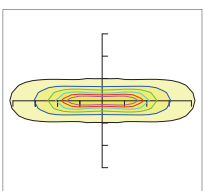

## ■ Photometrics

### Rectangular Light Spot

70 x 135°

0.0~180.0  
90.0~270.0

75 x 145°

0.0~180.0  
90.0~270.0

60 x 150°

0.0~180.0  
90.0~270.0

73 x 133°

0.0~180.0  
90.0~270.0

30x100°

0.0~180.0  
90.0~270.0

60 x 100°

0.0~180.0  
90.0~270.0

70 x 130°

0.0~180.0  
90.0~270.0