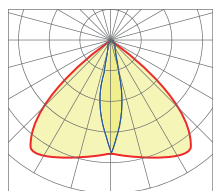

## ■ Photometrics

### Rectangular Light Spot

70 x 135°

0.0~180.0  
90.0~270.0

75 x 145°

0.0~180.0  
90.0~270.0

60 x 150°

0.0~180.0  
90.0~270.0

73 x 133°

0.0~180.0  
90.0~270.0

30x100°

0.0~180.0  
90.0~270.0

60 x 100°

0.0~180.0  
90.0~270.0

70 x 130°

0.0~180.0  
90.0~270.0