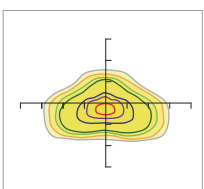

## ■ Photometrics

### Rectangular Light Spot

70 x 135°

0.0~180.0  
90.0~270.0

75 x 145°

0.0~180.0  
90.0~270.0

60 x 150°

0.0~180.0  
90.0~270.0

73 x 133°

0.0~180.0  
90.0~270.0

30x100°

0.0~180.0  
90.0~270.0

60 x 100°

0.0~180.0  
90.0~270.0

70 x 130°

0.0~180.0  
90.0~270.0