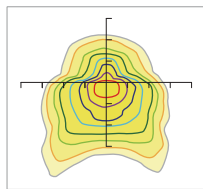

## ■ Photometrics

### Rectangular Light Spot

70 x 135°

0.0~180.0  
90.0~270.0

75 x 145°

0.0~180.0  
90.0~270.0

60 x 150°

0.0~180.0  
90.0~270.0

73 x 133°

0.0~180.0  
90.0~270.0

30x100°

0.0~180.0  
90.0~270.0

60 x 100°

0.0~180.0  
90.0~270.0

70 x 130°

0.0~180.0  
90.0~270.0