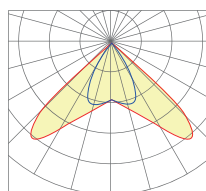

## ■ Photometrics

### Rectangular Light Spot

70 x 135°

0.0~180.0  
90.0~270.0

75 x 145°

0.0~180.0  
90.0~270.0

60 x 150°

0.0~180.0  
90.0~270.0

73 x 133°

0.0~180.0  
90.0~270.0

30x100°

0.0~180.0  
90.0~270.0

60 x 100°

0.0~180.0  
90.0~270.0

70 x 130°

0.0~180.0  
90.0~270.0