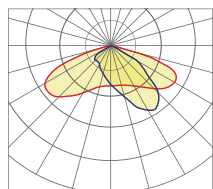

## ■ Photometrics

### Rectangular Light Spot

70 x 135°

0.0~180.0  
90.0~270.0

75 x 145°

0.0~180.0  
90.0~270.0

60 x 150°

0.0~180.0  
90.0~270.0

73 x 133°

0.0~180.0  
90.0~270.0

30x100°

0.0~180.0  
90.0~270.0

60 x 100°

0.0~180.0  
90.0~270.0

70 x 130°

0.0~180.0  
90.0~270.0