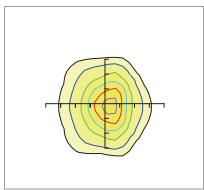

## ■ Photometrics

### Rectangular Light Spot

70 x 135°

0.0~180.0  
90.0~270.0

75 x 145°

0.0~180.0  
90.0~270.0

60 x 150°

0.0~180.0  
90.0~270.0

73 x 133°

0.0~180.0  
90.0~270.0

30x100°

0.0~180.0  
90.0~270.0

60 x 100°

0.0~180.0  
90.0~270.0

70 x 130°

0.0~180.0  
90.0~270.0