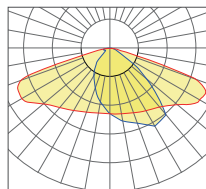

## ■ Photometrics

### Rectangular Light Spot

70 x 135°

0.0~180.0  
90.0~270.0

75 x 145°

0.0~180.0  
90.0~270.0

60 x 150°

0.0~180.0  
90.0~270.0

73 x 133°

0.0~180.0  
90.0~270.0

30x100°

0.0~180.0  
90.0~270.0

60 x 100°

0.0~180.0  
90.0~270.0

70 x 130°

0.0~180.0  
90.0~270.0