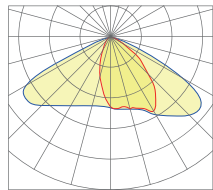

## ■ Photometrics

### Rectangular Light Spot

70 x 135°

0.0~180.0  
90.0~270.0

75 x 145°

0.0~180.0  
90.0~270.0

60 x 150°

0.0~180.0  
90.0~270.0

73 x 133°

0.0~180.0  
90.0~270.0

30x100°

0.0~180.0  
90.0~270.0

60 x 100°

0.0~180.0  
90.0~270.0

70 x 130°

0.0~180.0  
90.0~270.0