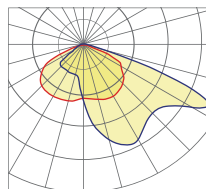

## ■ Photometrics

### Rectangular Light Spot

70 x 135°

0.0~180.0  
90.0~270.0

75 x 145°

0.0~180.0  
90.0~270.0

60 x 150°

0.0~180.0  
90.0~270.0

73 x 133°

0.0~180.0  
90.0~270.0

30x100°

0.0~180.0  
90.0~270.0

60 x 100°

0.0~180.0  
90.0~270.0

70 x 130°

0.0~180.0  
90.0~270.0