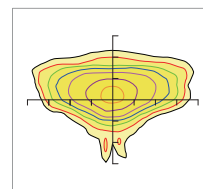

## ■ Photometrics

### Rectangular Light Spot

70 x 135°

0.0~180.0  
90.0~270.0

75 x 145°

0.0~180.0  
90.0~270.0

60 x 150°

0.0~180.0  
90.0~270.0

73 x 133°

0.0~180.0  
90.0~270.0

30x100°

0.0~180.0  
90.0~270.0

60 x 100°

0.0~180.0  
90.0~270.0

70 x 130°

0.0~180.0  
90.0~270.0